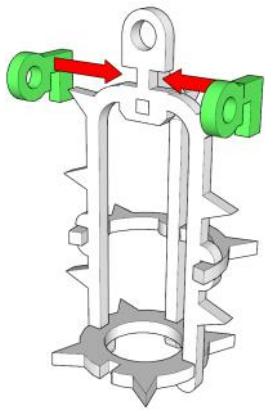

FEEL FREE TO PUT THE MINIATURE SCENERY TEXT ON TOP OR HIDE IT.

IMPORTANT

DO NOT APPLY GLUE TO THE ENTIRE PIN

APPLY TINY DROP OF GLUE TO THE END OF THE PIN

MINIATURE SCENERY

DICE GIBBET

CAGE
HOLDS
2x12MM
DICE