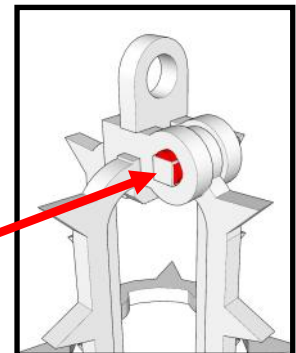

FEEL FREE TO PUT THE MINIATURE SCENERY TEXT ON TOP OR HIDE IT.

IMPORTANT

DO NOT APPLY GLUE TO THE ENTIRE PIN

APPLY TINY DROP OF GLUE TO THE END OF THE PIN

MINIATURE SCENERY

DICE GIBBET

CAGE
HOLDS
2x12MM
DICE