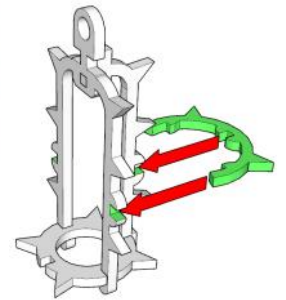

FEEL FREE TO PUT THE MINIATURE SCENERY TEXT ON TOP OR HIDE IT.

IMPORTANT

DO NOT APPLY GLUE TO THE ENTIRE PIN

APPLY TINY DROP OF GLUE TO THE END OF THE PIN

MINIATURE SCENERY

DICE GIBBET

CAGE
HOLDS
2x12MM
DICE