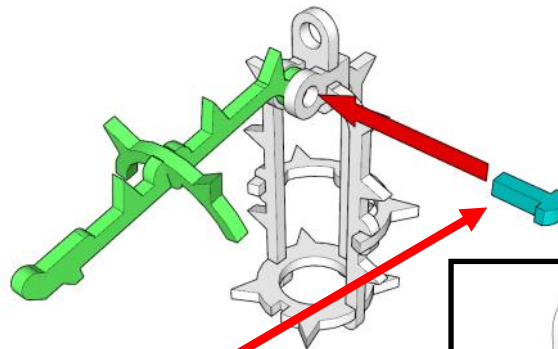

FEEL FREE TO PUT THE MINIATURE SCENERY TEXT ON TOP OR HIDE IT.

IMPORTANT

DO NOT APPLY GLUE TO THE ENTIRE PIN

APPLY TINY DROP OF GLUE TO THE END OF THE PIN

MINIATURE SCENERY

DICE GIBBET

CAGE
HOLDS
2x12MM
DICE