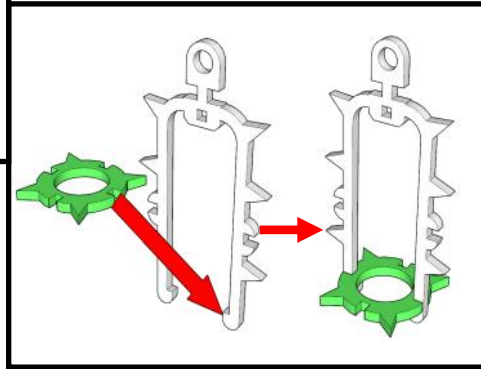

FEEL FREE TO PUT THE MINIATURE SCENERY TEXT ON TOP OR HIDE IT.

IMPORTANT

DO NOT APPLY GLUE TO THE ENTIRE PIN

APPLY TINY DROP OF GLUE TO THE END OF THE PIN

MINIATURE SCENERY

DICE GIBBET

CAGE
HOLDS
2x12MM
DICE