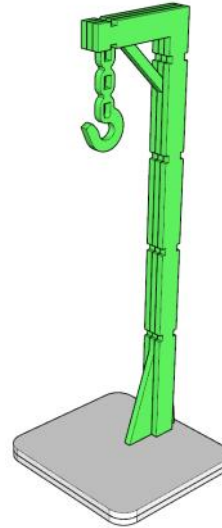

FEEL FREE TO PUT THE MINIATURE SCENERY TEXT ON TOP OR HIDE IT.

IMPORTANT

DO NOT APPLY GLUE TO THE ENTIRE PIN

APPLY TINY DROP OF GLUE TO THE END OF THE PIN

MINIATURE SCENERY

DICE GIBBET

CAGE
HOLDS
2x12MM
DICE