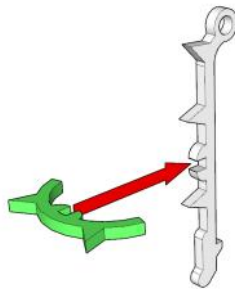

FEEL FREE TO PUT THE MINIATURE SCENERY TEXT ON TOP OR HIDE IT.

IMPORTANT

DO NOT APPLY GLUE TO THE ENTIRE PIN

APPLY TINY DROP OF GLUE TO THE END OF THE PIN

MINIATURE SCENERY

DICE GIBBET

CAGE
HOLDS
2x12MM
DICE