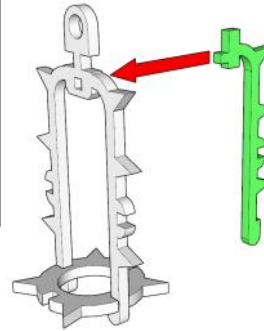

FEEL FREE TO PUT THE MINIATURE SCENERY TEXT ON TOP OR HIDE IT.

IMPORTANT

DO NOT APPLY GLUE TO THE ENTIRE PIN

APPLY TINY DROP OF GLUE TO THE END OF THE PIN

MINIATURE SCENERY

DICE GIBBET

CAGE
HOLDS
2x12MM
DICE