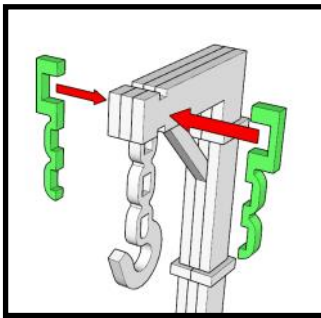

FEEL FREE TO PUT THE MINIATURE SCENERY TEXT ON TOP OR HIDE IT.

IMPORTANT

DO NOT APPLY GLUE TO THE ENTIRE PIN

APPLY TINY DROP OF GLUE TO THE END OF THE PIN

MINIATURE SCENERY

DICE GIBBET

CAGE
HOLDS
2x12MM
DICE