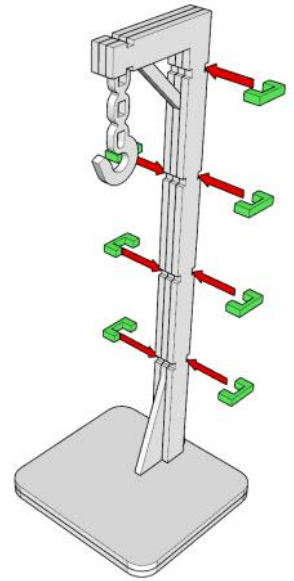

FEEL FREE TO PUT THE MINIATURE SCENERY TEXT ON TOP OR HIDE IT.

IMPORTANT

DO NOT APPLY GLUE TO THE ENTIRE PIN

APPLY TINY DROP OF GLUE TO THE END OF THE PIN

MINIATURE SCENERY

DICE GIBBET

CAGE
HOLDS
2x12MM
DICE